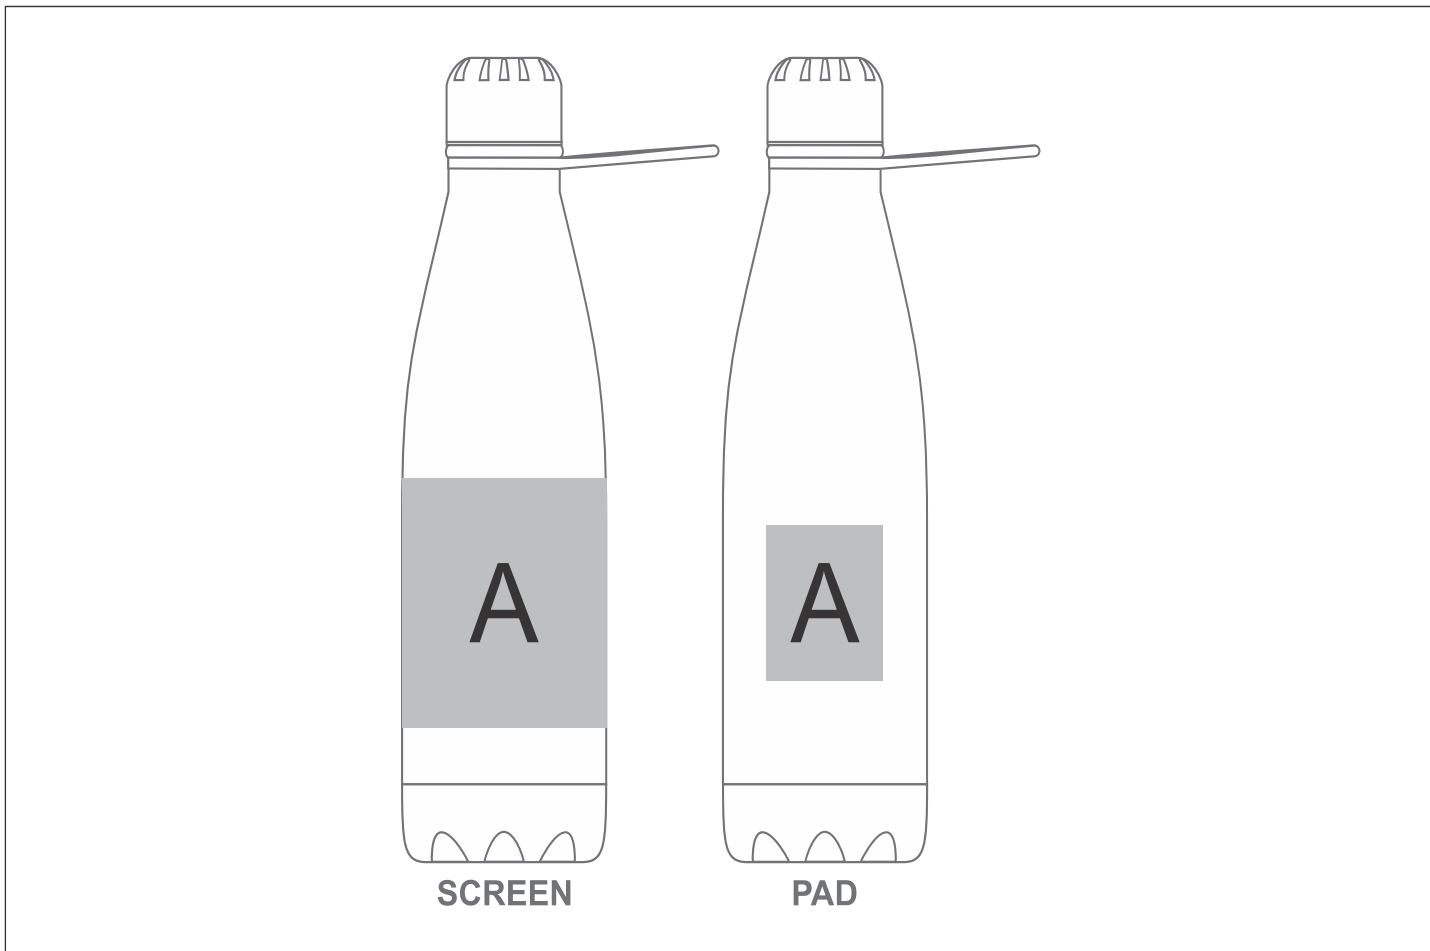

GP-AL-27-B

Altitude Chango Plastic Water Bottle - 650ml

Need to know:

- Includes 1-Colour, 1-Position Screen Wrap (setup fees apply)

- Print Position & Alignment may be Inconsistent.

Branding Options:

Position	Branding Method (Branding Code)	No. of Colours	Dimension
A	Screen Wrap (SW)	1 Colour	180mm wide x 80mm high
A	Pad Printing (PC)	4 Colours	40mm wide x 50mm high